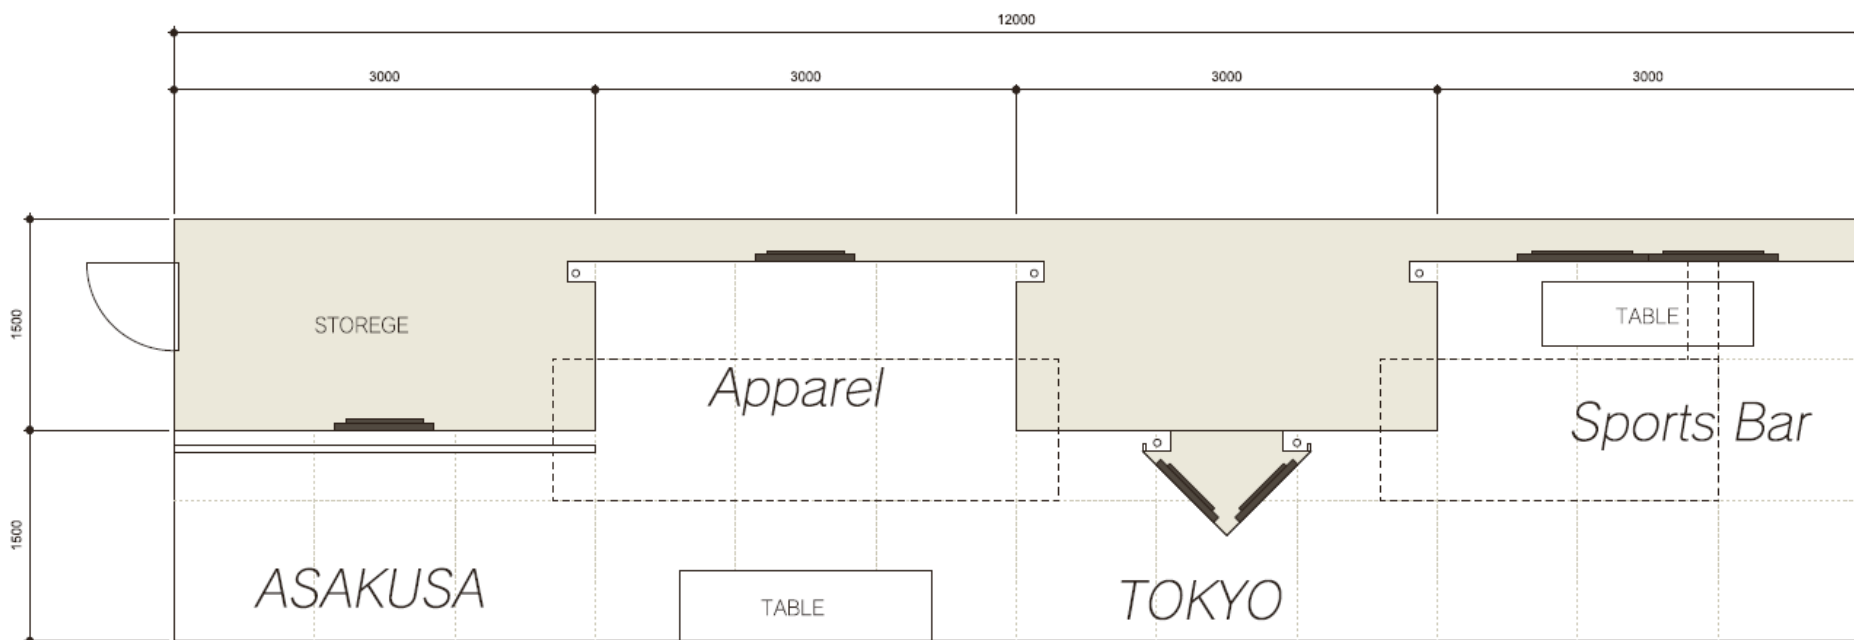

東京オリンピックを見据えた "IT最先端の都市「TOKYO」" を サイネージ + スマートフォンアプリ + HTML5/WoTで表現

- Web-based Signage
- ハイブリッドアプリ開発環境「アプリカン®」
- マルチデバイス
- デバイス連携