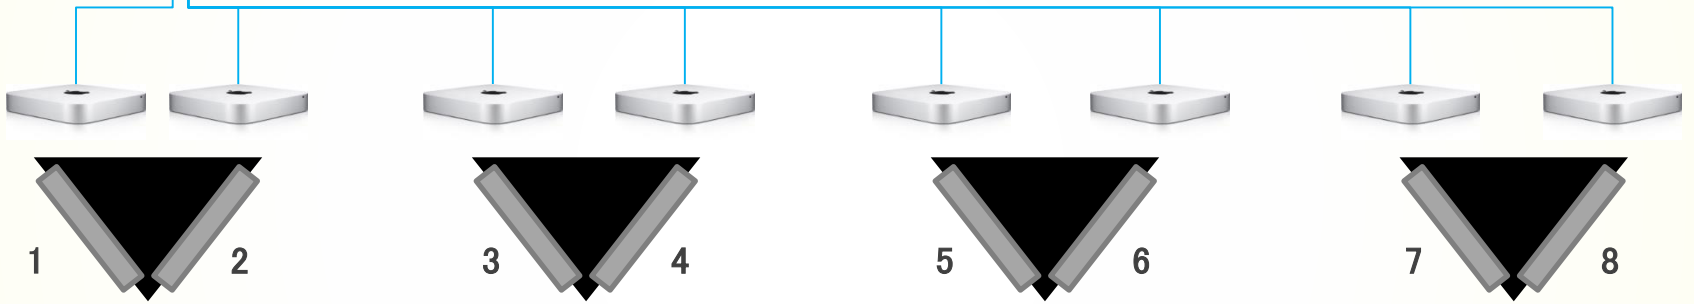

ろっぽんぎ
六本木
Roppongi

電通OOH局が媒体開発した都営大江戸線六本木駅ホームのデジタルサイネージ「六本木ホームビジョン」。

本運用に先立ち、2つの実証実験を実施。

ご案内
この付近は
ホームです
Please walk in this direction

電車を「感じる」サイネージ

マイク

サイネージ

Mac mini

TECHNOLOGY

Volume	850,776
Low Threshold: (x:Range-min y:Range-max z:Threshold)	868,408
Range Low	406,367
A	
M	
Z	
High Threshold: (x:Range-min y:Range-max z:Threshold)	-
Range High	1163,88
A	1170,45
M	406,367
Z	4

Look, it's
flight BA272 from
San Diego

#lookup

The billboard is a large, curved structure mounted on a building. It features a white background with a grid of flight information. A young boy in a dark blue sweater and red pants stands on the grid, pointing upwards. The British Airways logo is visible in the top right corner of the billboard. The background shows a cityscape with a classical building on the left and a clear sky with a small airplane flying in the distance.